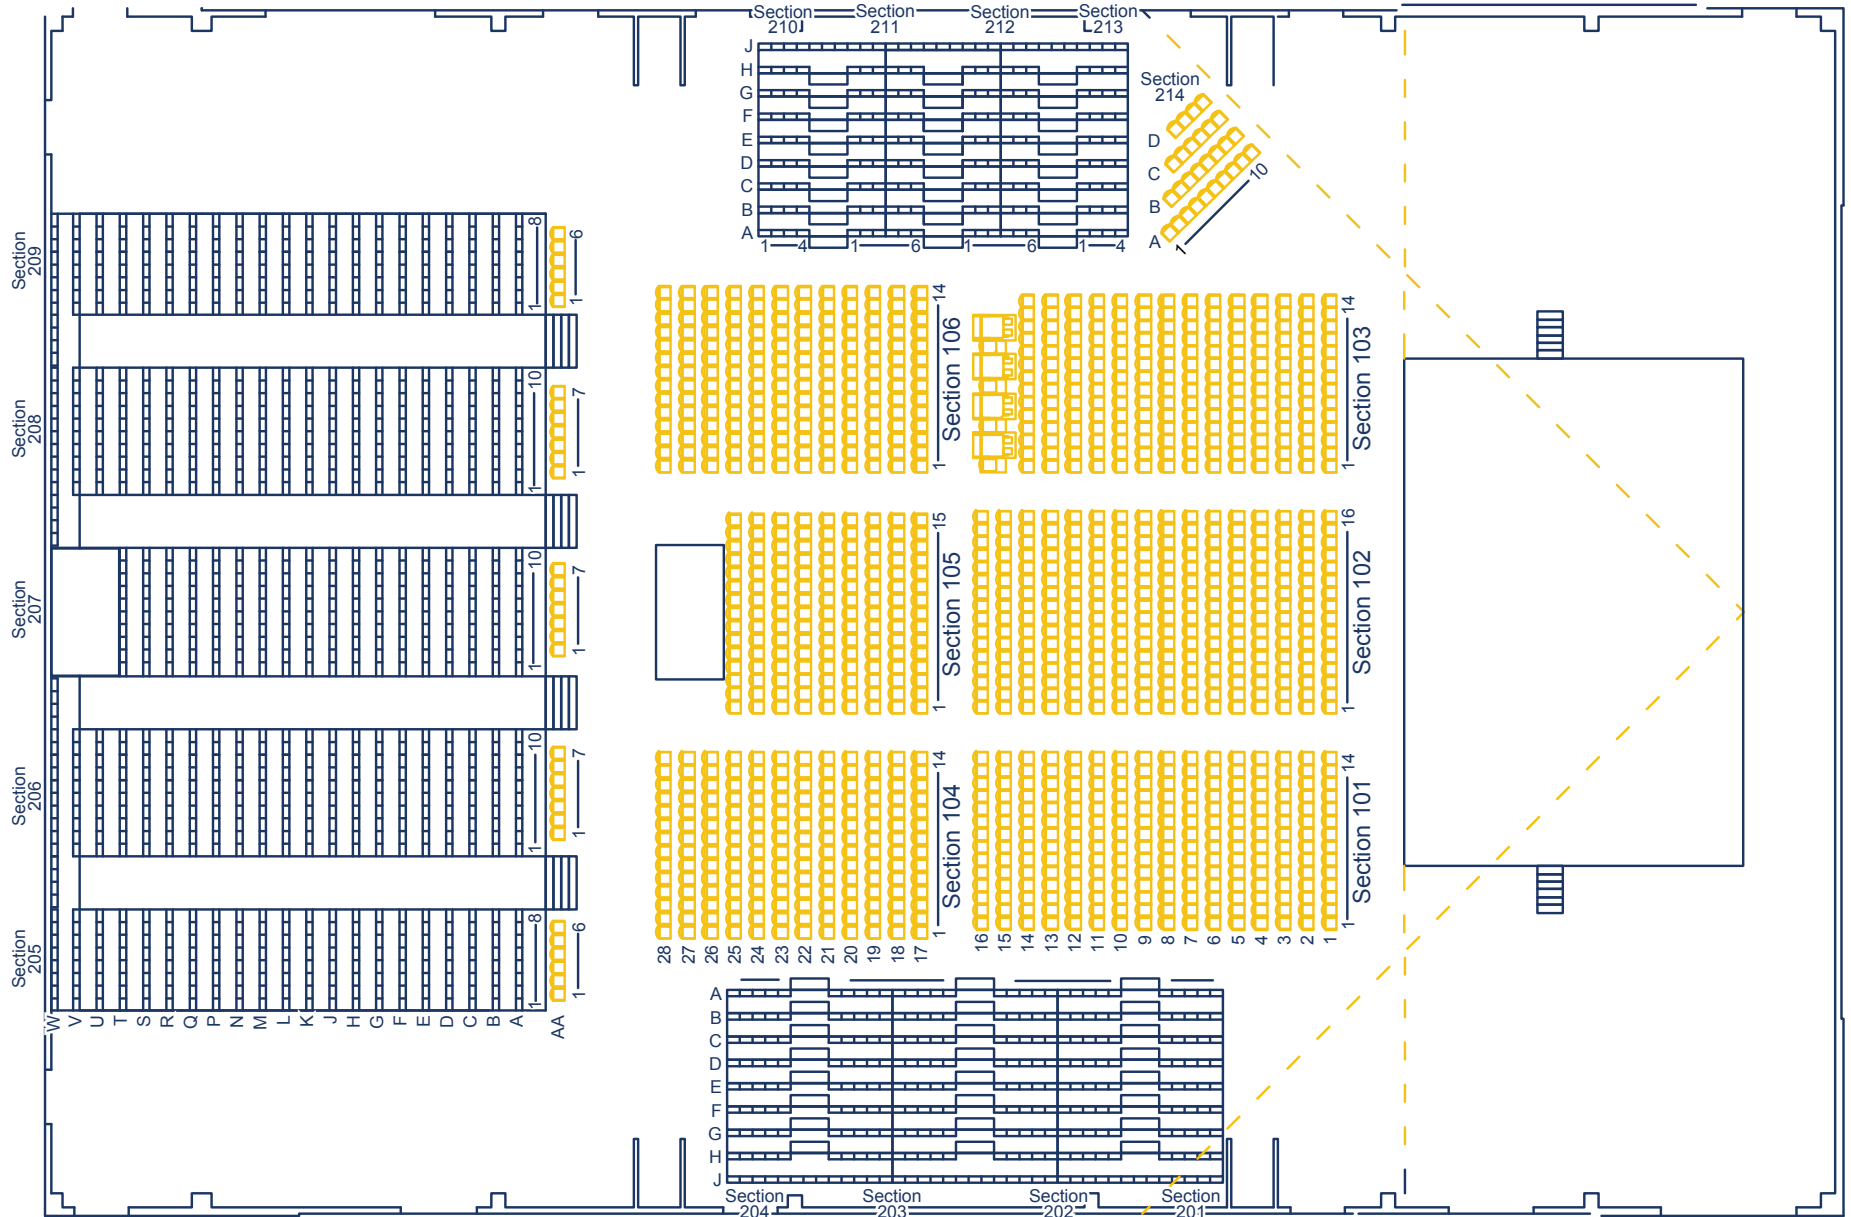

# Bridge View Center

## Expo Hall - Concert Seating

Capacity - 2,633

 Floor Seats

 Risers