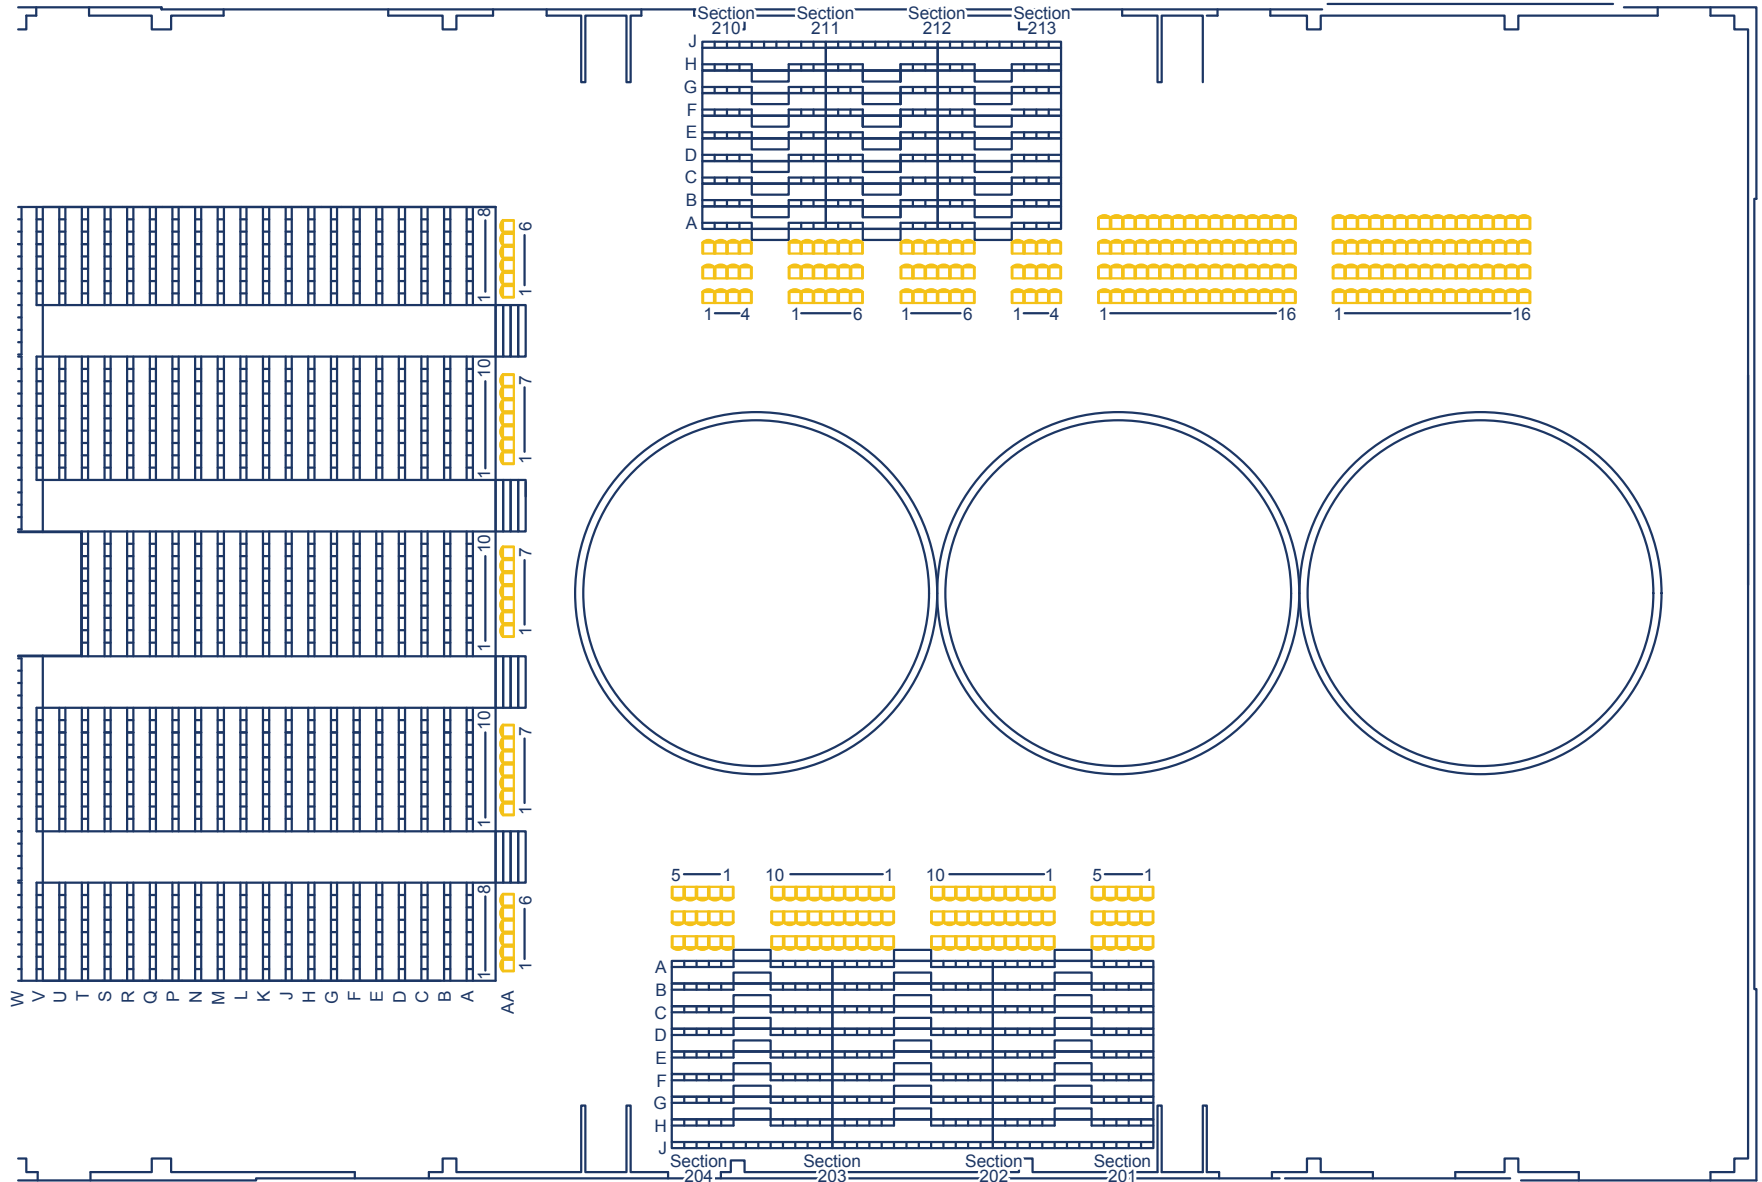

Bridge View Center

Expo Hall - Carden Circus Seating

Capacity - 1,728

 Floor Seats

 Risers